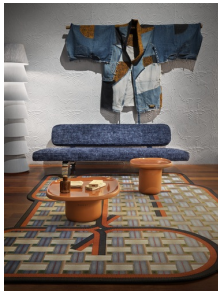

Obon Table

SIMONE BONANNI

Obon is a collection of three tables inspired by an ancient, earthy, irregular material: terra-cotta. With its origins lost in the mists of time, terracotta is at the base of millenary archaeological finds all over the world. These precious discoveries are evidence of our timeless creativity and desire to leave a sign, admire and ritualize.

Detailing

The Obon Table is handmade and therefore each piece is unique. It is made of ceramic with a glazed top.

Colours

Terracotta

Grey

Obon Table / Rectangular Low

Dimensions

92cm | 36.2"